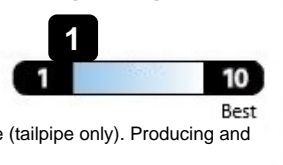

Smog Rating (tailpipe only)

Actual results will vary for many reasons, including driving conditions and how you drive and maintain your vehicle. The average new vehicle gets 27 MPG and costs $6,500 to fuel over 5 years. Cost estimates are based on 15,000 miles per year at $2.35 per gallon. MPGe is miles per gallon equivalent. Vehicle emissions are a significant cause of climate change and smog.

fueleconomy.gov

Calculate personalized estimates and compare vehicles