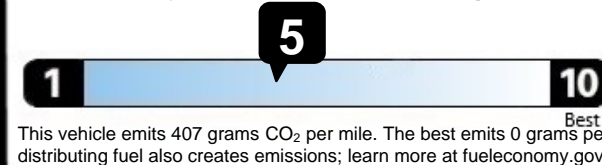

LIMITED WARRANTY/ROADSIDE ASSISTANCE

3 Years / 36,000 Miles Basic
5 Years / 60,000 Miles Powertrain
5 Yrs/Unlimited Mileage Rust Perforation
3 Yrs / 36,000 24/7 Roadside Assistance
See Owner Info Kit&Warranty For Details

OPTIONAL EQUIPMENT AND OTHER ITEMS

Manufacturer's Suggested Retail Price	$36,495.00
Exterior Color: Magnetite Gray Metallic	
Full Tank of Gas	INCLD
Standard Option: 21	
WRX Short Throw Shifter Pkg	$612.00
STi Short Throw Shifter Shift Knob	
Auto-Dimming Mirror With Compass and HomeLink	$400.00
Side Sill Plates - Illuminated	$273.00
Auto-Dimming Exterior Mirror	$265.00
Splash Guards	$200.00
LED Map and Dome Lights	$100.00

EPA DOT Fuel Economy and Environment

Gasoline Vehicle

Fuel Economy

22 **MPG** Compact cars range from 14 to 142 MPG. The best vehicle rates 142 MPGe.

19 city **26** highway

4.5 gallons per 100 miles

You spend $1,500 more in fuel costs over 5 years compared to the average new vehicle.

Annual fuel cost
$1,700

Fuel Economy & Greenhouse Gas Rating (tailpipe only)